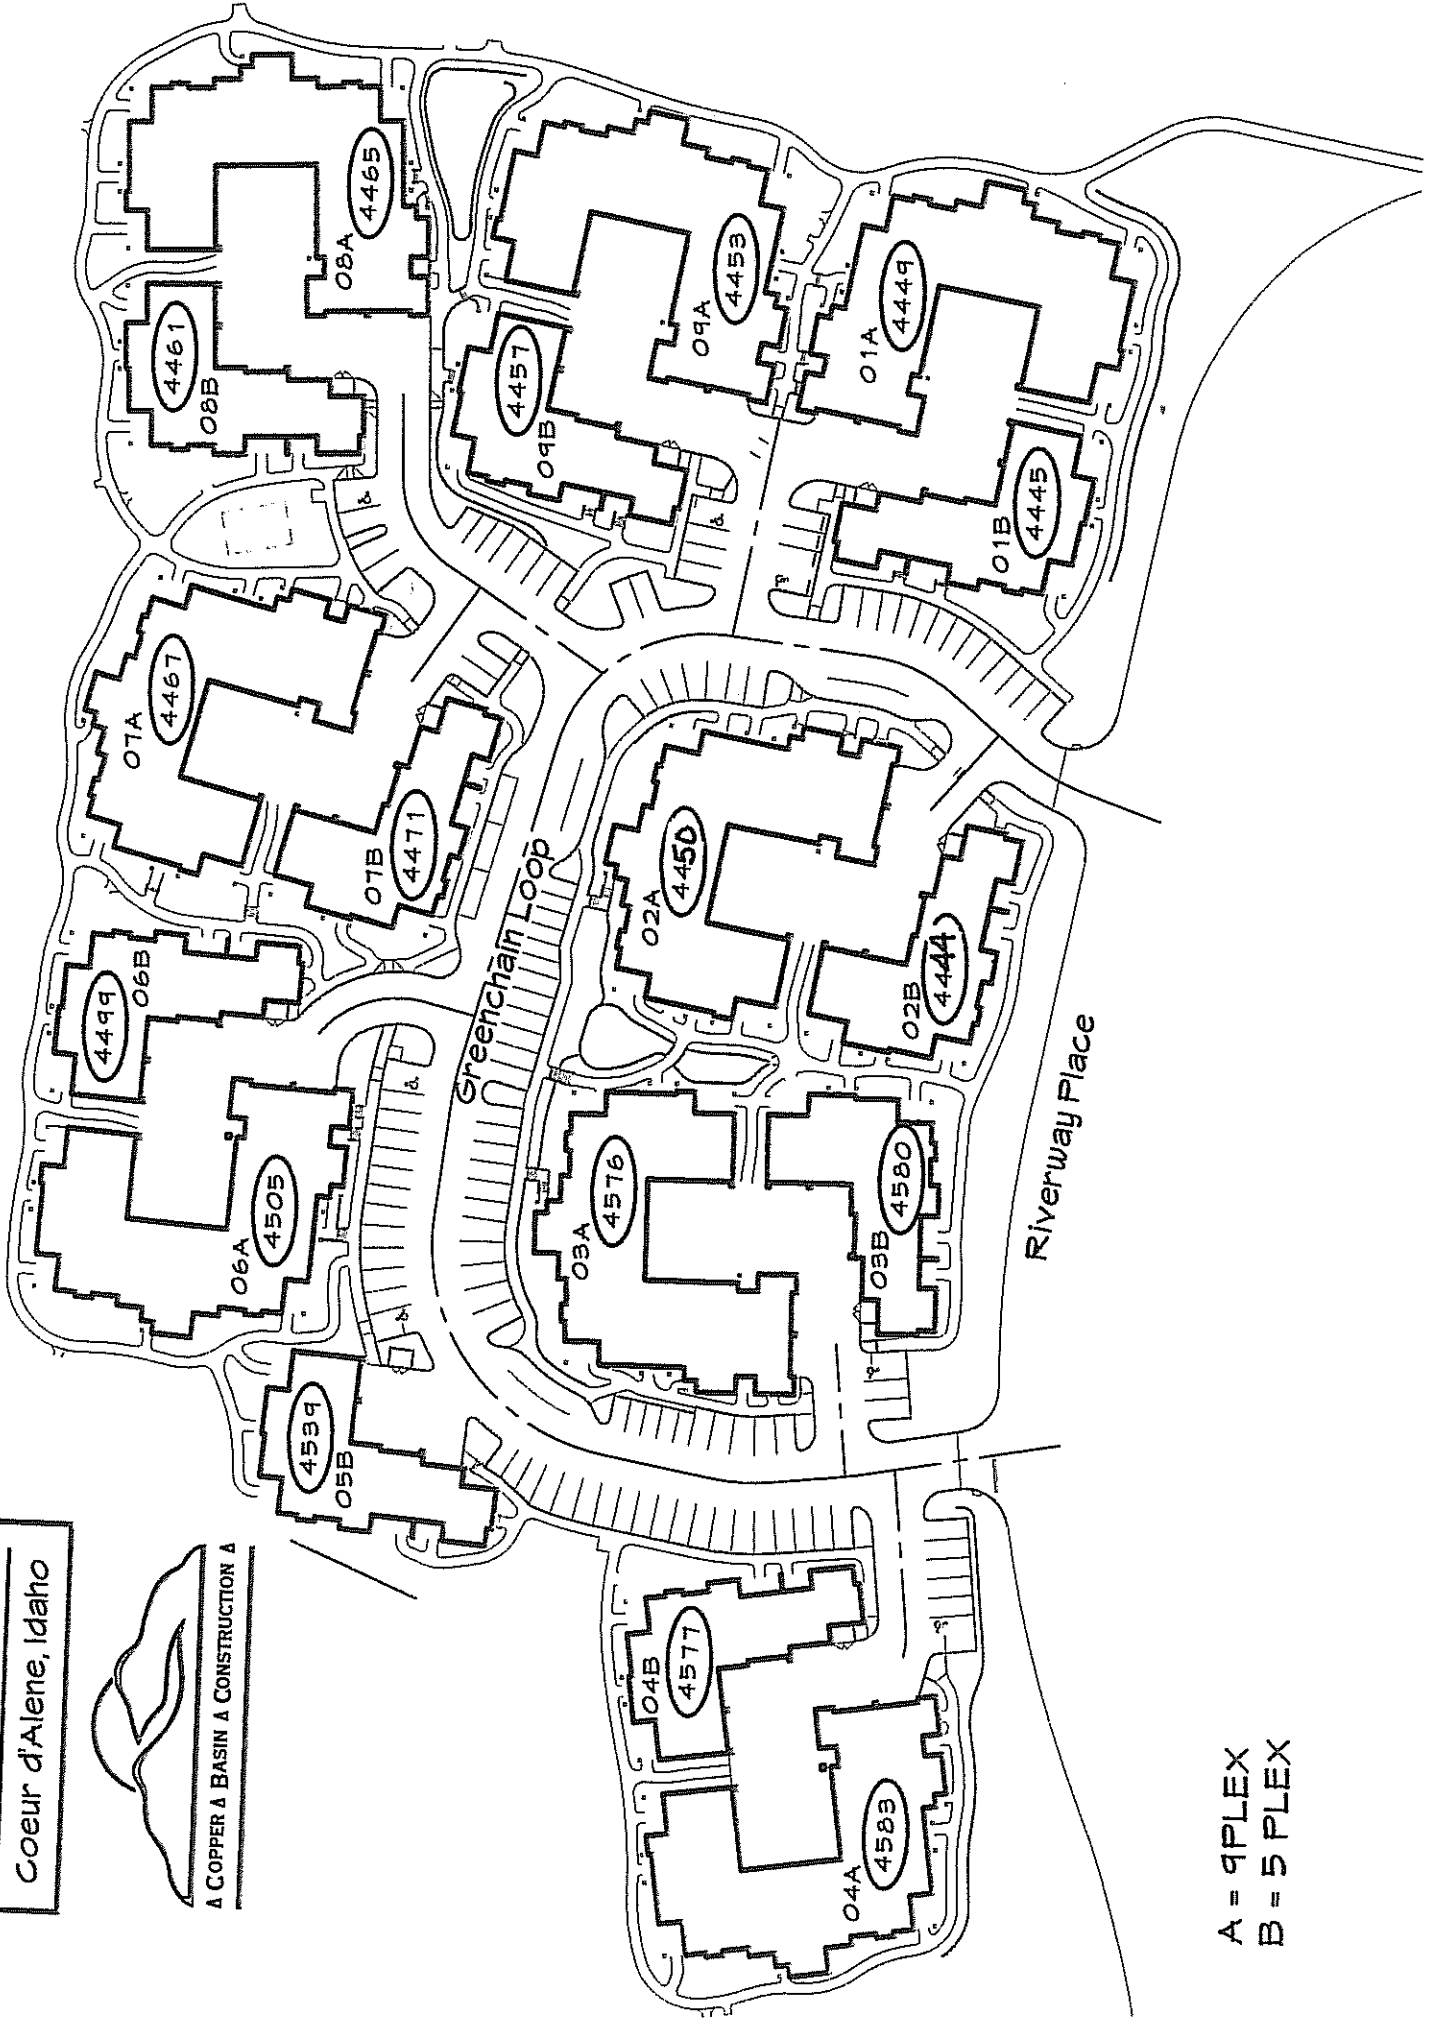

THE CONDOS AT  
**MILL RIVER**  
Coeur d'Alene, Idaho

A = 9 PLEX  
B = 5 PLEX